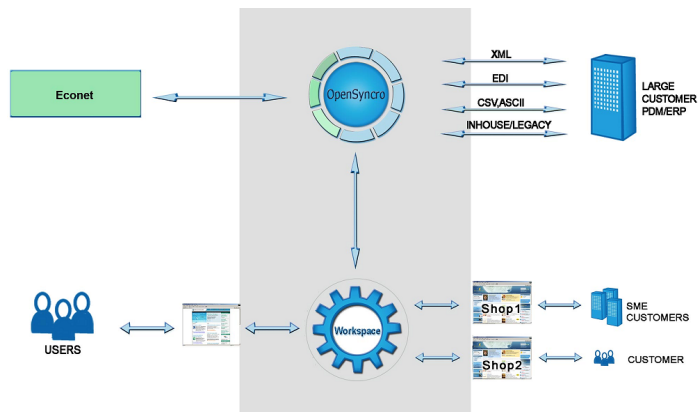

Integrated e-commerce for Econet 2000

About Econet and Workspace

- Econet 2000 is an ERP and CRM software
More info: <http://www.econet.fi/english/index.htm>
- Workspace is a packaged e-commerce software for creating integrated web shops and online stores.
More info: workspace.smilehouse.com

Integrated e-commerce

- Modern e-commerce systems are more and more frequently integrated to other IT systems.
- These systems include both merchants back-end systems (e.g. ERP, financial, warehouse) and buyers systems (PD, purchase orders)
- The goal is to enable more efficient e-commerce processes, scalability, partner integration and future growth.
- When choosing e-commerce add-on for Econet 2000, Smilehouse Workspace is the right choice.

Benefits for Econet Customers

- Workspace is a packaged e-commerce software:
 - Fast and easy implementation
 - Features for b-to-b and b-to-c
 - Tested data security
 - Technical support by Smilehouse
 - Continuous development by Smilehouse
- Ready-made integration to Econet enables:
 - Tested integration process
 - Low implementation and integration costs

Example Business Case

- Workspace is used to build a web shop serving both resellers and consumers.
- Product data can be automatically moved from Econet to Workspace. Order data can be automatically moved from Workspace to Econet.
- The integration also enables sending product data in XML/CSV format to selected business customers.