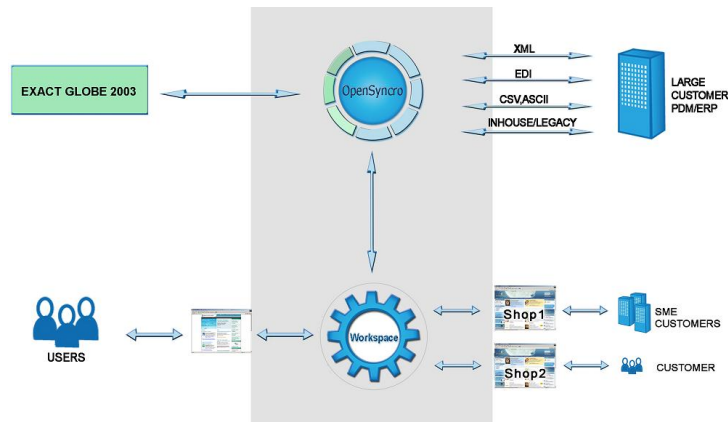

Integrated e-commerce for Exact Globe 2003

About Exact and Workspace

- Exact Globe is an integrated back-office system for your entire company. Exact Software products are available in 39 languages and used in 126 countries. More info: www.exactsoftware.com
- Workspace is a packaged e-commerce software for creating integrated web shops and online stores. More info: workspace.smilehouse.com

Integrated e-commerce

- Modern e-commerce systems are more and more frequently integrated to other IT systems.
- These systems include both merchants back-end systems (e.g. ERP, financial, warehouse) and buyers systems (PD, purchase orders)
- The goal is to enable more efficient e-commerce processes, scalability, partner integration and future growth.
- When choosing e-commerce add-on for Exact Globe 2003, Smilehouse Workspace is the right choice.

Benefits for Exact Customers

- Workspace is a packaged e-commerce software:
 - Fast and easy implementation
 - Features for b-to-b and b-to-c
 - Tested data security
 - Technical support by Smilehouse
 - Continuous development by Smilehouse
- Ready-made integration to Exact enables:
 - Tested integration process
 - Low implementation and integration costs

Example Business Case

- Workspace is used to build a web shop serving both resellers and consumers.
- Product data can be automatically moved from Exact to Workspace. Order data can be automatically moved from Workspace to Exact.
- The integration also enables sending product data in XML/CSV format to selected business customers.